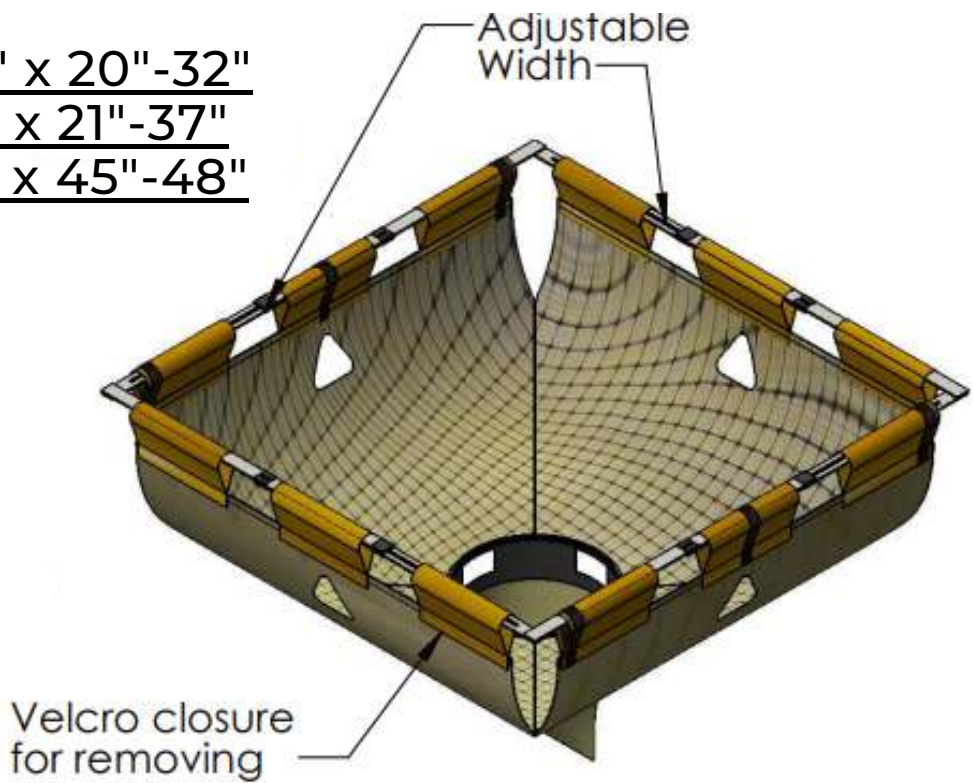

SIZES: 16"-26" x 20"-32"
21"-37" x 21"-37"
21"-24" x 45"-48"

ACF SILTSACK FRAMED MODEL

FERGUSON
WATERWORKS

CORPORATE OFFICE
2831 CARDWELL RD
RICHMOND, VA 23234
INFOGEO@FERGUSON.COM
WWW.FERGUSONGSS.COM

FOR ADDITIONAL INFORMATION PLEASE
CONTACT FERGUSON SALES
INFOGEO@FERGUSON.COM OR VISIT
WWW.FERGUSONGSS.COM