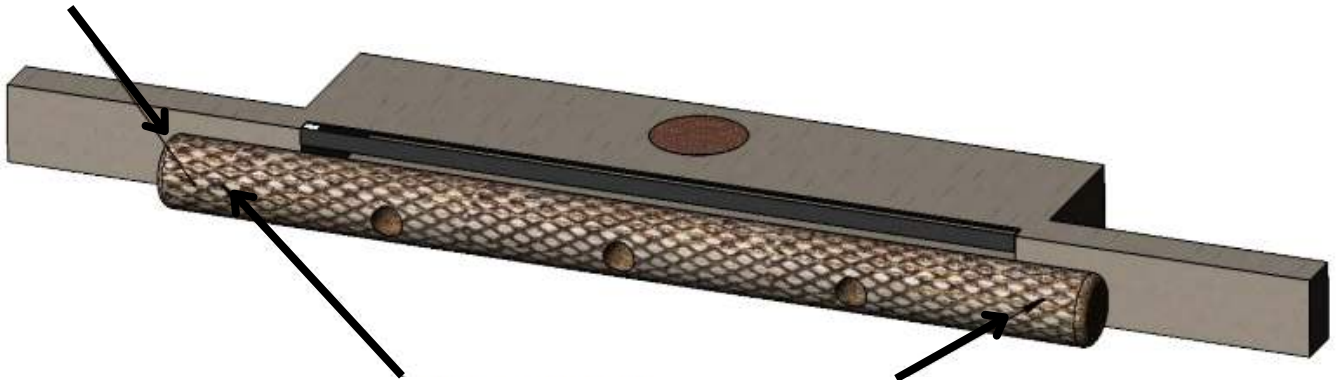

**GUTTERBUDDY
COMPOSED OF 100%
RECYCLED SYNTHETIC
CARPET FINERS**

**MIN. 12" OVERLAP
BEYOND THROAT OPENING**

9.00" DIA.

ACF GUTTERBUDDY SIZES

ACF ITEM CODE	LENGTH	ACF ITEM CODE	LENGTH
G0904	4'	GEO0912	12'
G0906	6'	G0914	14'
G0908	8'	G0916	16'
G0910	10'	G0920	20'