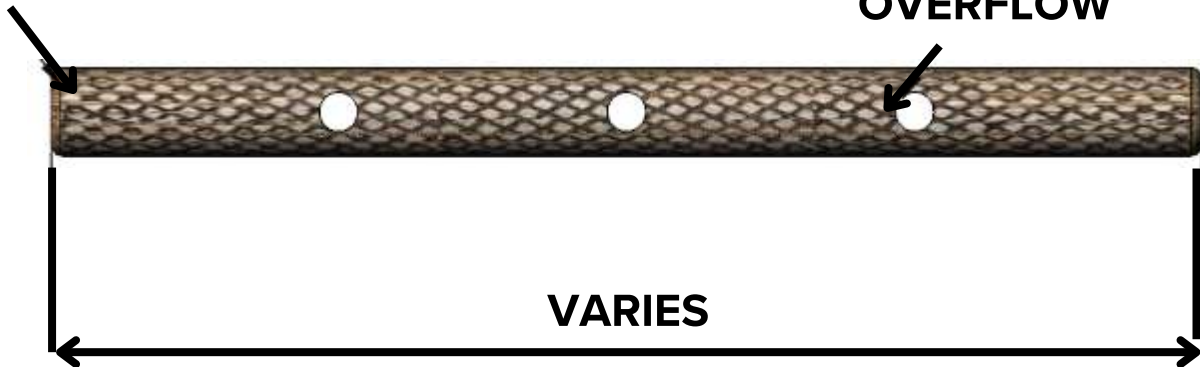

**GUTTERBUDDY
COMPOSED OF 100%
RECYCLED SYNTHETIC
CARPET FINERS**

**MIN. 12" OVERLAP
BEYOND THROAT OPENING**

9.00" DIA.

ACF GUTTERBUDDY SIZES

ACF ITEM CODE	LENGTH	ACF ITEM CODE	LENGTH
G0904	4'	GEO0912	12'
G0906	6'	G0914	14'
G0908	8'	G0916	16'
G0910	10'	G0920	20'